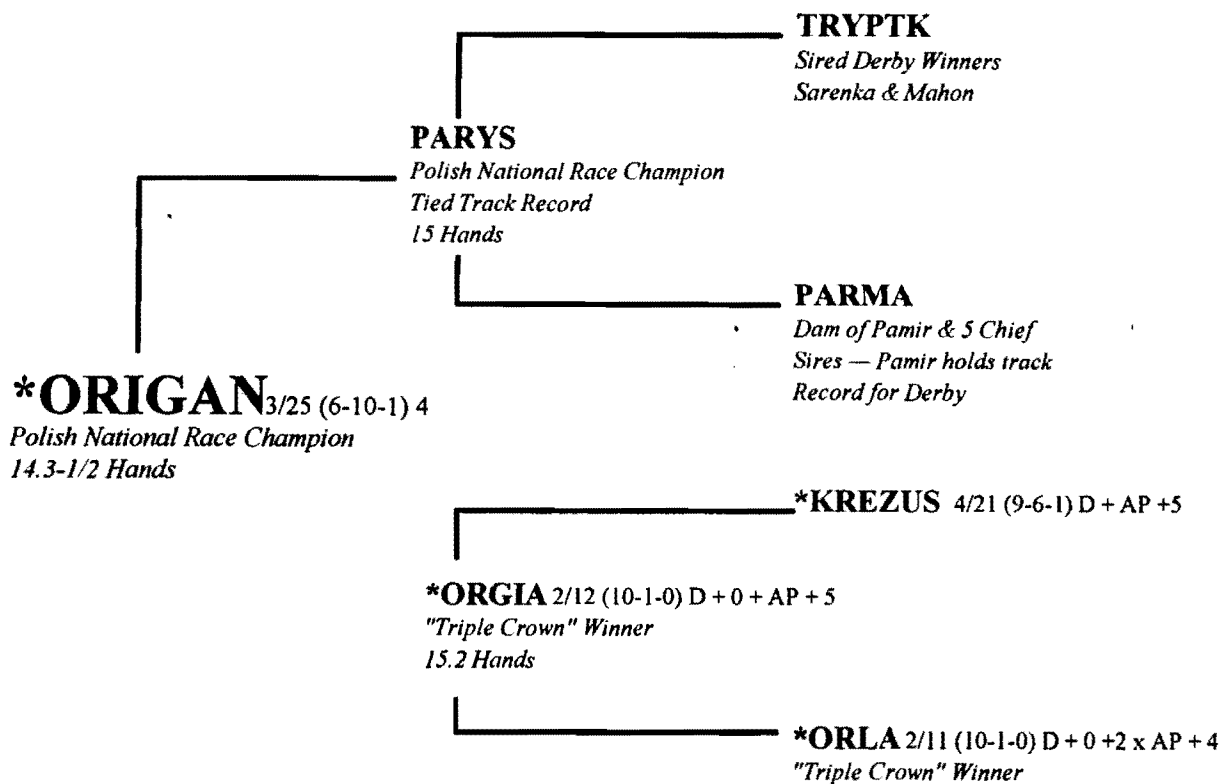

PASB GWARNY G

PASB GEDYMIN G

0200625 *PLAJTA

PASB GASTRONOMIA B

PASB CZARDASZ B

PASB PLATYNA G

PASB PLANETA G

BLOODLINES OF CHAMPIONS = BREEDING CONSISTENCY

HORSE	**Index of Use	METERS						
		1600	1800	2000	2200	2400	2600	2800
*ALGORAB 1/7 (3-2-1)	4.45	2:02	2:07		2:51			
*MOHACZ 3/16 (6-4-3) 2	1.93		2:15	2:35	2:48	2:59		
*ORIGAN 3/25 (6-10-1) 4	9.59	1:57.5			2:42		3:08	3:26.5
*ORZEL 1/7 (2-3-1)	2.73	1:58	2:10					
*SAMBOR 1/8 (3-2-1)	2.57	1:56	2:09.5					
*WIKING 3/19 (8-4-1) 5	4.80	1:55	2:10	2:28	2:42	3:03	3:14	